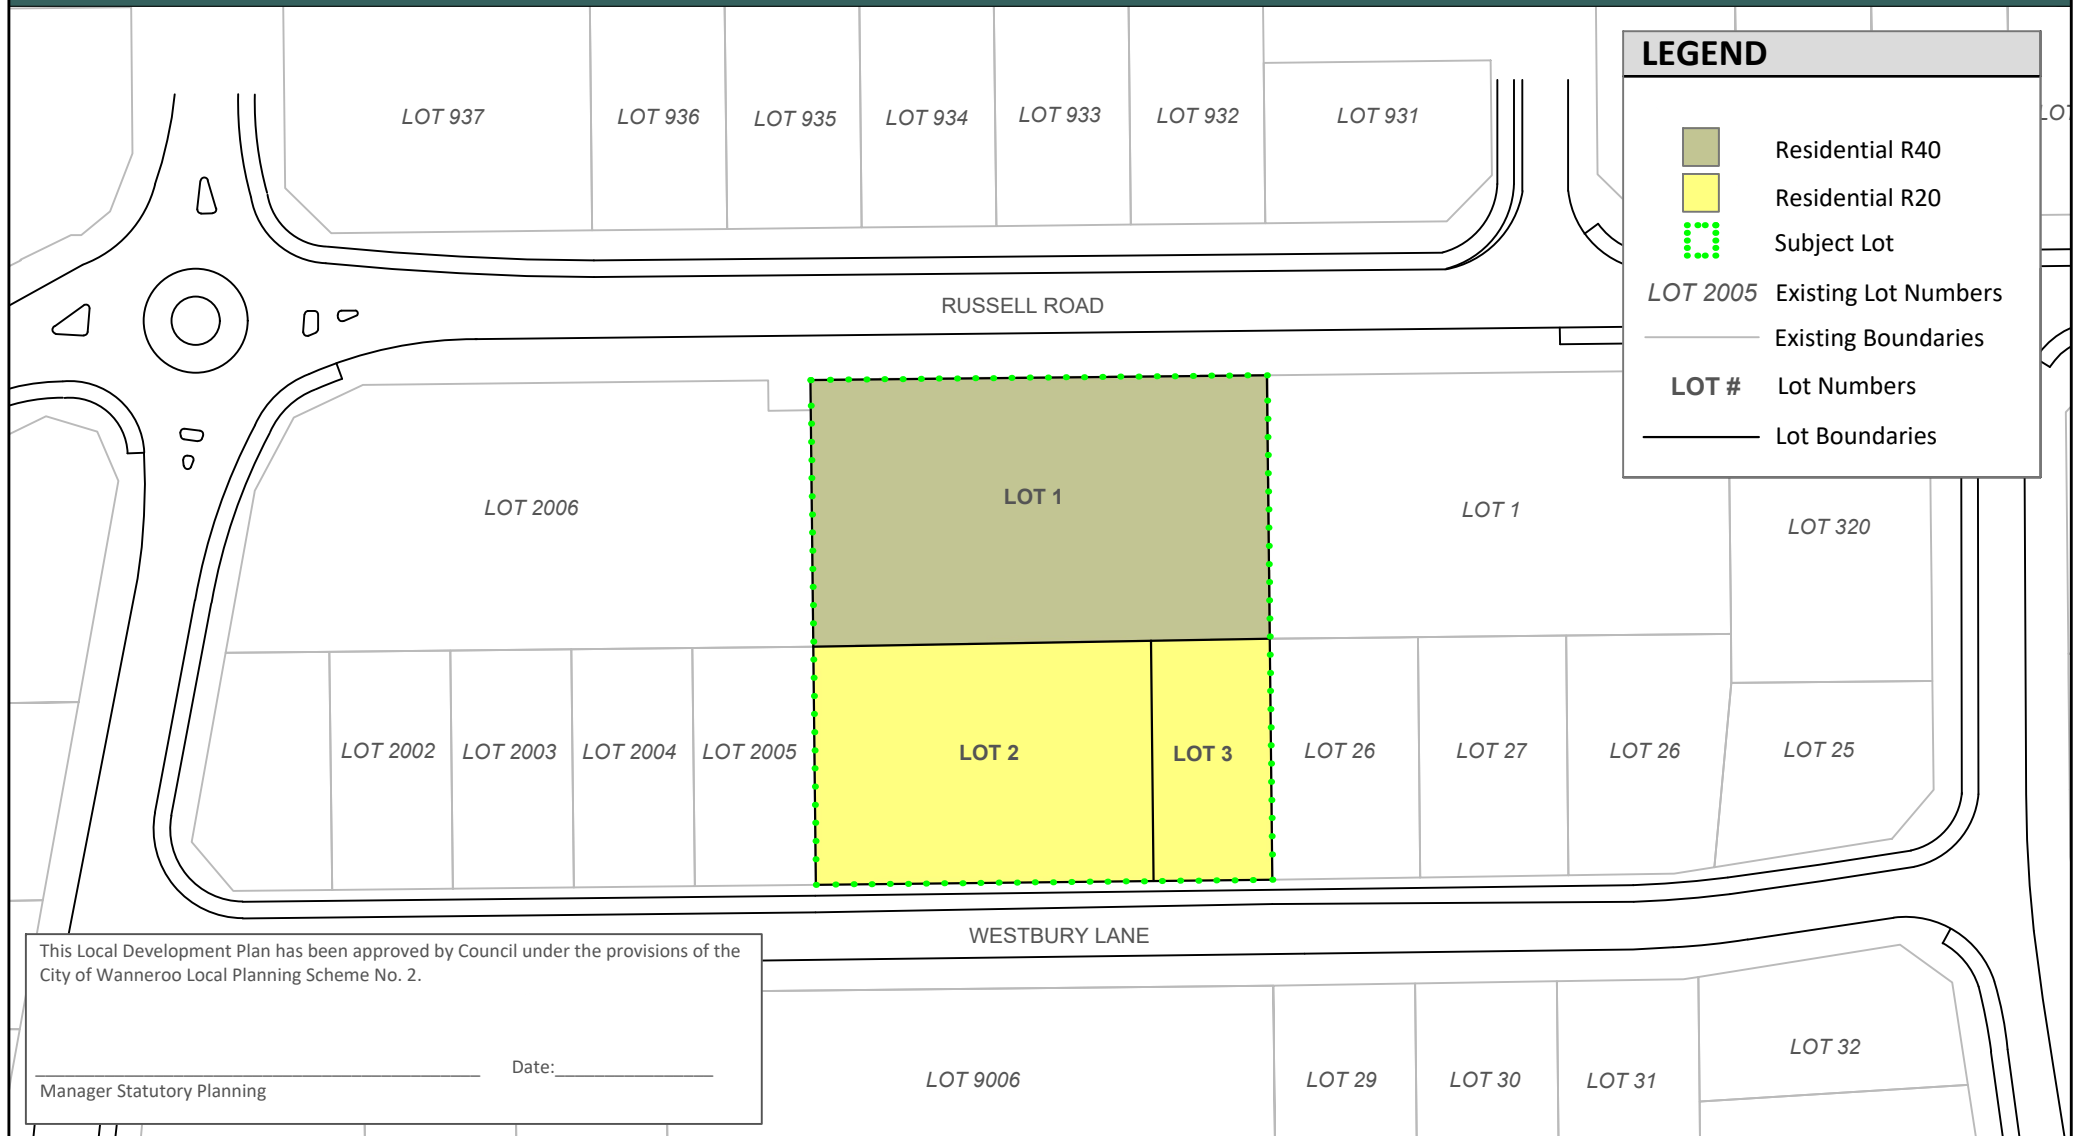

RESIDENTIAL DENSITY CODE PLAN

Russell Road MADELEY - LOTS 1, 2 & 3

10 RUSSELL RD, MADELEY

SCALE @ A4
1:1000

STRATEGIC
SURVEYING